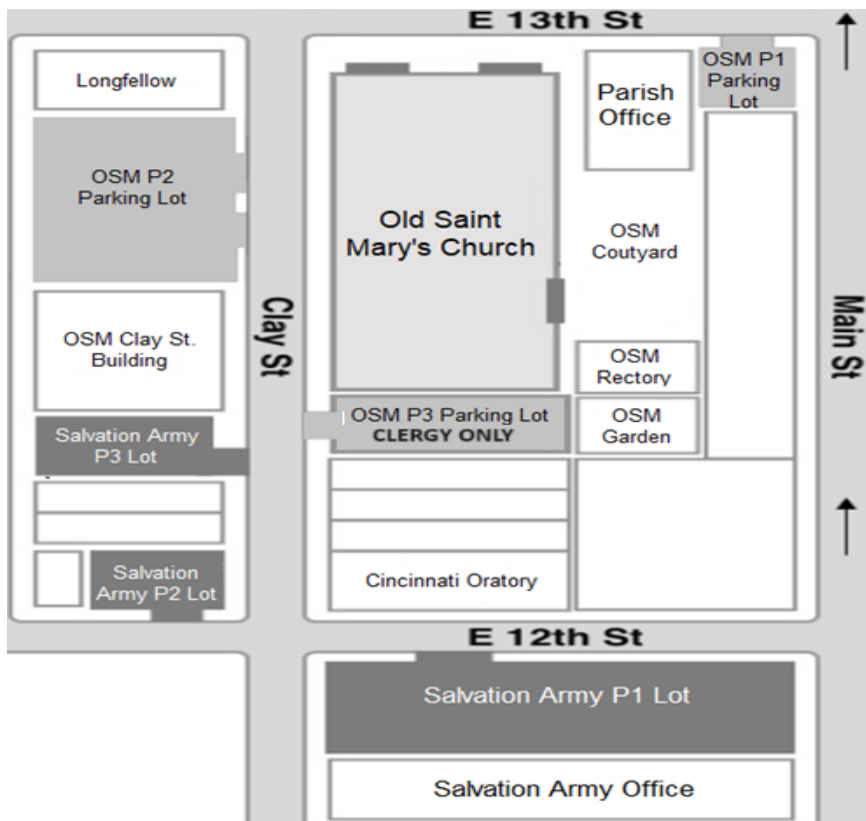

Holy Week Parking Information

Holy Thursday

Evening 5:30 AM - Midnight

- OSM P1 and P2 Lots – No Pay Parking with Parking Pass Displayed
- **Salvation Army P1, P2, P3 Lots – Pay-to-Park**
- On street reserved parking for individuals with **special assistance needs only**

Good Friday

Morning/Afternoon - 8:30 AM – 4:00 PM

- OSM P1 and P2 Lots – No-Pay-Parking with Parking Pass Displayed
- Salvation Army P1, P2, P3 Lots – No-Pay-Parking with Parking Pass Displayed
- ***Parking in the Salvation Army P1 and P2 lots after 4:00 PM is Pay-to-Park only**
- ***Vehicles left in the Salvation Army P3 lots after 4:00 PM will be towed**

Afternoon/Evening - 4:00 PM - 8:30 PM

- OSM P1 and P2 Lots – No-Pay-Parking with Parking Pass Displayed
- **Salvation Army P1 and P2 lots are Pay-to-Park only**

Holy Saturday

Afternoon/Evening – 1:30 PM – 7:30 PM

- OSM P1 and P2 Lots – No-Pay-Parking with Parking Pass Displayed
- Salvation Army P1, P2, P3 lots – No-Pay-Parking with Parking Pass Displayed
- ***Parking in the Salvation Army P1 and P2 lots after 7:30 PM is Pay-to-Park only**
- ***Vehicles left in the Salvation Army P3 lots after 7:30 PM will be towed**

Easter Sunday

- Normal Sunday Schedule
- We have use of the Salvation Army parking lots on Sundays until 2:00 PM
- Vehicles left in the Salvation Army P1 and P2 lots after 2:00 PM must be moved to the OSM parking lots unless you are Paying-to-Park
- ***Vehicles left in the Salvation Army P3 lot after 2:00 PM will be towed**

Please See Reverse Side for Additional Information